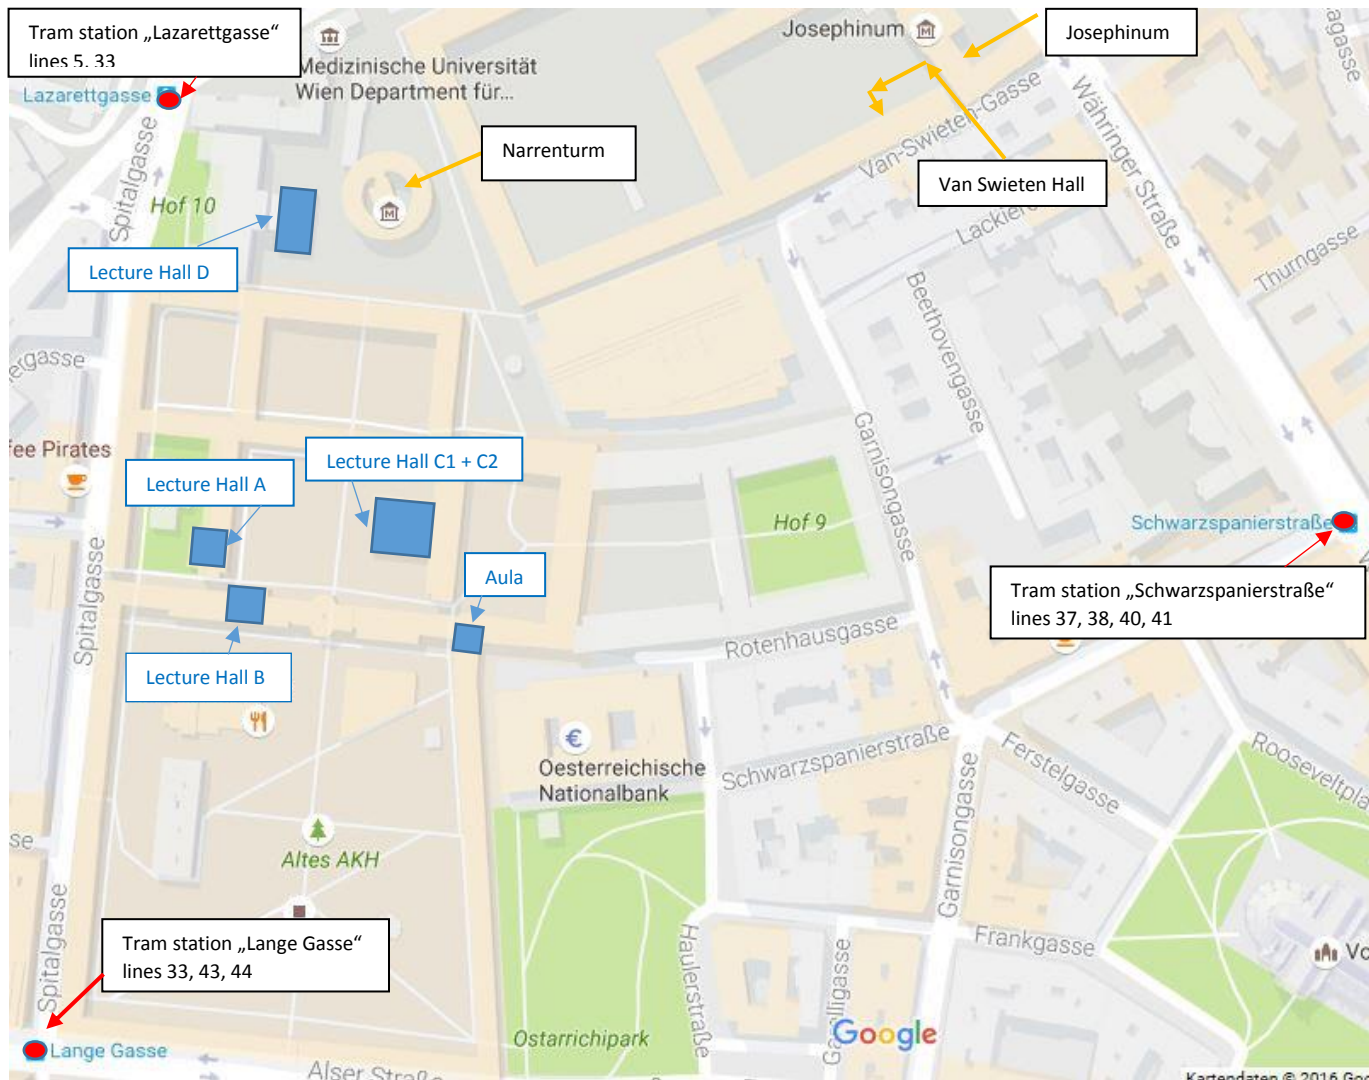

# Dopamine 2016

Uni Campus, 2<sup>nd</sup> Court, Spitalgasse 2, 1090 Vienna

**Van Swieten Hall – Welcome drinks and buffet for all Lounge participants + Jazz Lounge, Van-Swieten-Gasse 1a, 1090 Vienna**

**Narrenturm – Electronic Lounge, 6<sup>th</sup> Court, Spitalgasse 2, 1090 Vienna**

**Josephinum – Classical Lounge, Währinger Straße 25, 1090 Vienna**